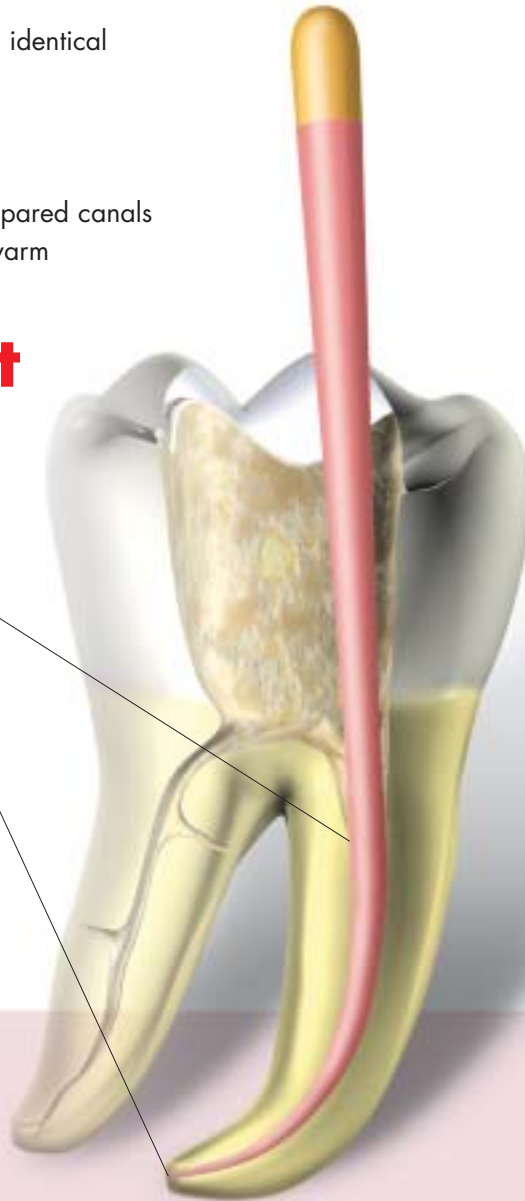

NEW!

Virtuosity
is in your hands

Gutta Percha
Points for
PROTAPER[®]

DENTSPLY
MAILLEFER

Gutta Percha Points for ProTaper® match the tapers of ProTaper® Finisher-prepared canals, letting you achieve rapid, precise, mono-cone obturation.

**One Finisher
One Point**

Simple

- One Finisher – One Point: 3 sizes fit all ProTaper® Finisher-prepared canals
- Easily recognizable: Colour coding identical to ProTaper® Finishers

Advanced

- Optimal fit in ProTaper® Finisher-prepared canals
- Specially formulated for cold and warm obturation techniques

Time Efficient

- Perfect mono-cone obturation

Optimal Coronal Fit

Perfect Apical Fit

Canal Preparation

Mono-Cone Obturation

Gutta Percha Points for ProTaper®

Finishing File F1	REF A 022X.F1	60x
Finishing File F2	REF A 022X.F2	60x
Finishing File F3	REF A 022X.F3	60x
Assortment	REF A 022X.F1-F3	60x